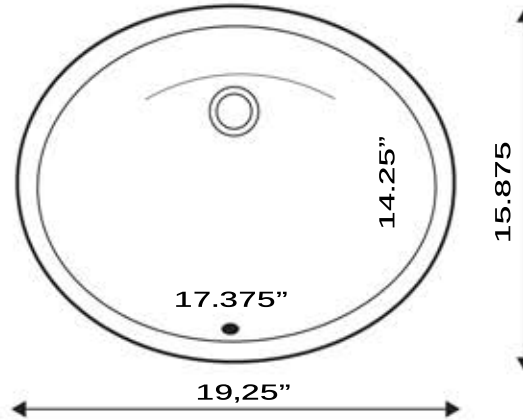

Great Point Collection

Vitreous China Bath Undermount Sinks

MODEL:

UM-17x14-W-K / UM-17x14-B-K
(SHOWN IN WHITE)

| Overall Dimensions | Large Bowl | Small Bowl | Depth | Reverse Model |
|--------------------|-----------------|------------|-------------|---------------|
| 19.25" x 15.875" | 17.375 x 14.25" | NA | 6.625" , 8" | NA |

FEATURES

- Nominal Dimensions - actual may vary by 1/4"
- Template not included - custom template required
- Vitreous China undermount with porcelain enamel glaze
- Limited Lifetime Manufacturers Warranty
- With Overflow