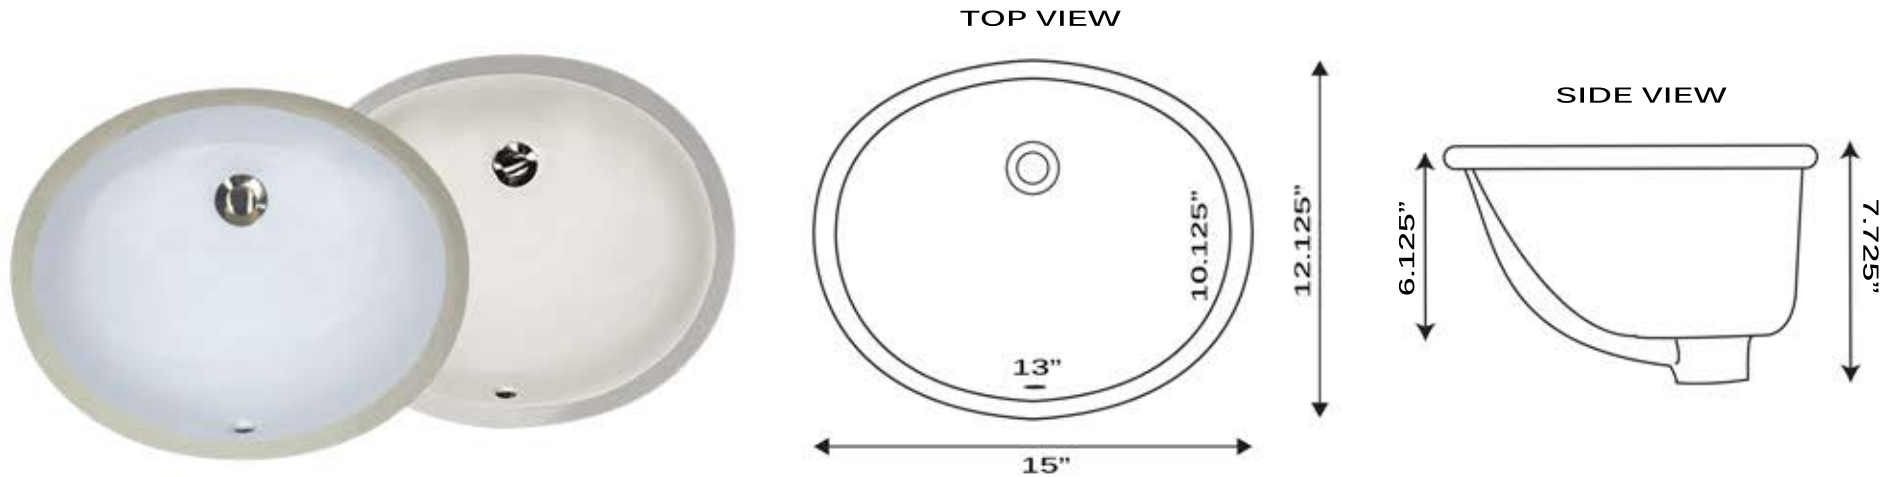

Great Point Collection

Vitreous China Bath Undermount Sinks

MODEL:
UM-13x10-W / UM-13x10-B

Overall Dimensions	Large Bowl	Interior Depth	Exterior Depth	Overflow
15" x 12.125"	13" x 10.125"	6.125"	7.725"	Yes

FEATURES

- Nominal Dimensions - actual may vary by 1/4"
- Template included
- Vitreous China undermount with porcelain enamel glaze
- Limited Lifetime Manufacturers Warranty
- With Overflow

PROJECT/ NAME: